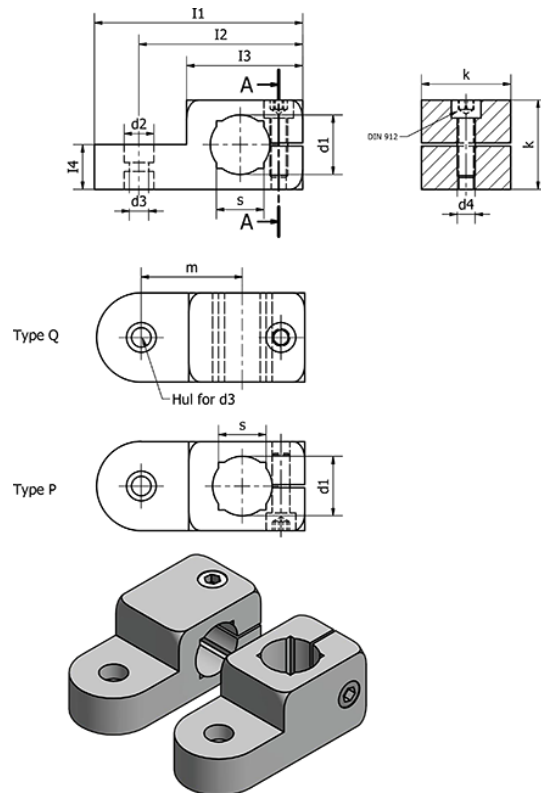

Data Sheet

Article number: 20482B1220QEELS
 Description: E+G Swivel clamp
 GN 482-B12-20-Q-ELS

Measures

	= -	l1	= 50
	= -	l3	= 40
Clamping kit for d3 = GN 511.1-M5-20-S/K		l4	= 10
Clamping kit for d4 = GN 511-M5-20		k	= 20
d1	= 12	m	= 23
d2	= 8.5	s	= 10
d3	= 5.5	Weight (g)	= 46
d4	= M5		